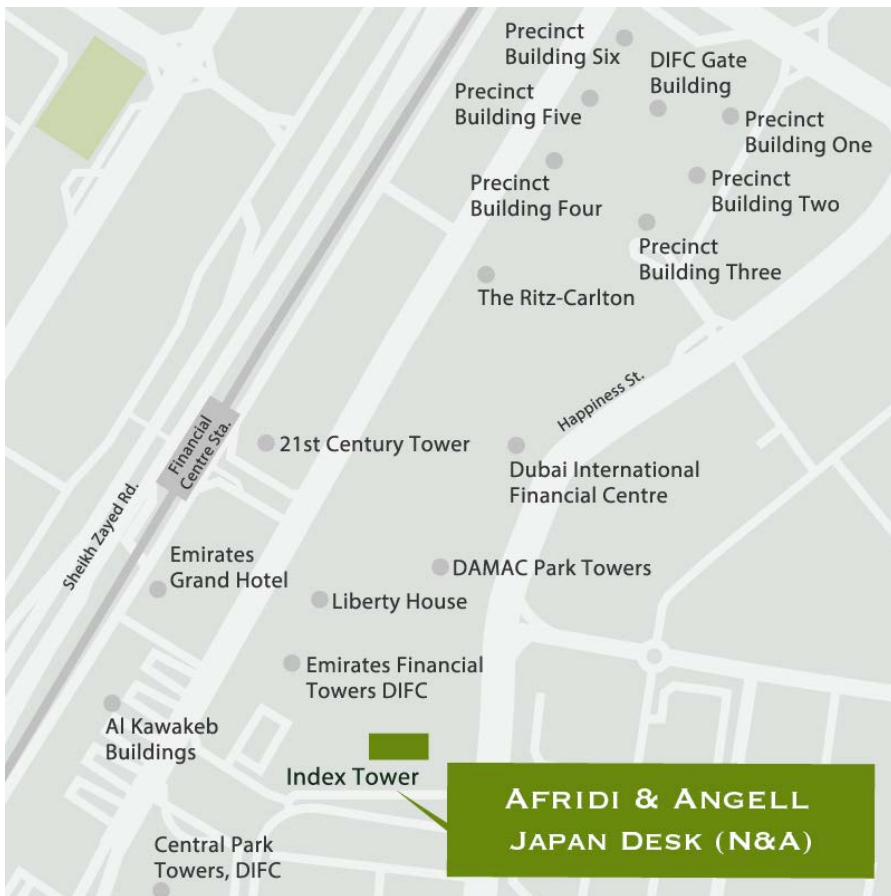

Dubai

Contact details

Address Afridi & Angell Japan Desk (N&A)
Unit 406, Index Tower, Dubai International Financial Centre, Dubai, UAE

Tel +971-4-386-3456

Access

Dubai Metro Red Line 10 minutes from Financial Centre Station

By taxi 20 minutes from Dubai International Airport

NISHIMURA & ASAHI

西村あさひ法律事務所